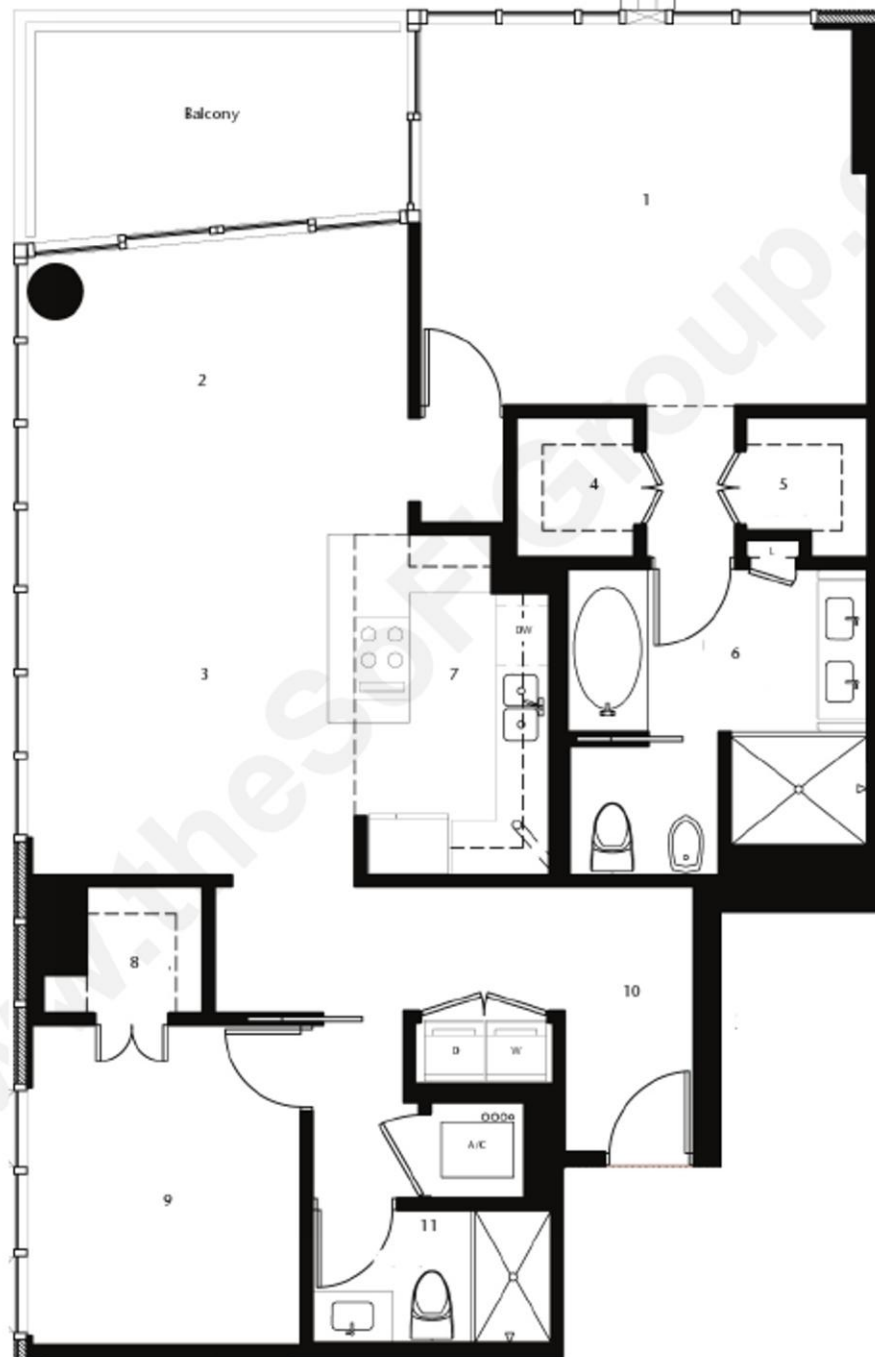

CANYON RANCH LIVING
North Tower - Residence B4
2 Bedrooms, 2 Bathrooms, Private Balcony
1290 SF/ 119.84 SM

CANYON RANCH
LIVING
MIAMI BEACH

North ←
Ocean ↑