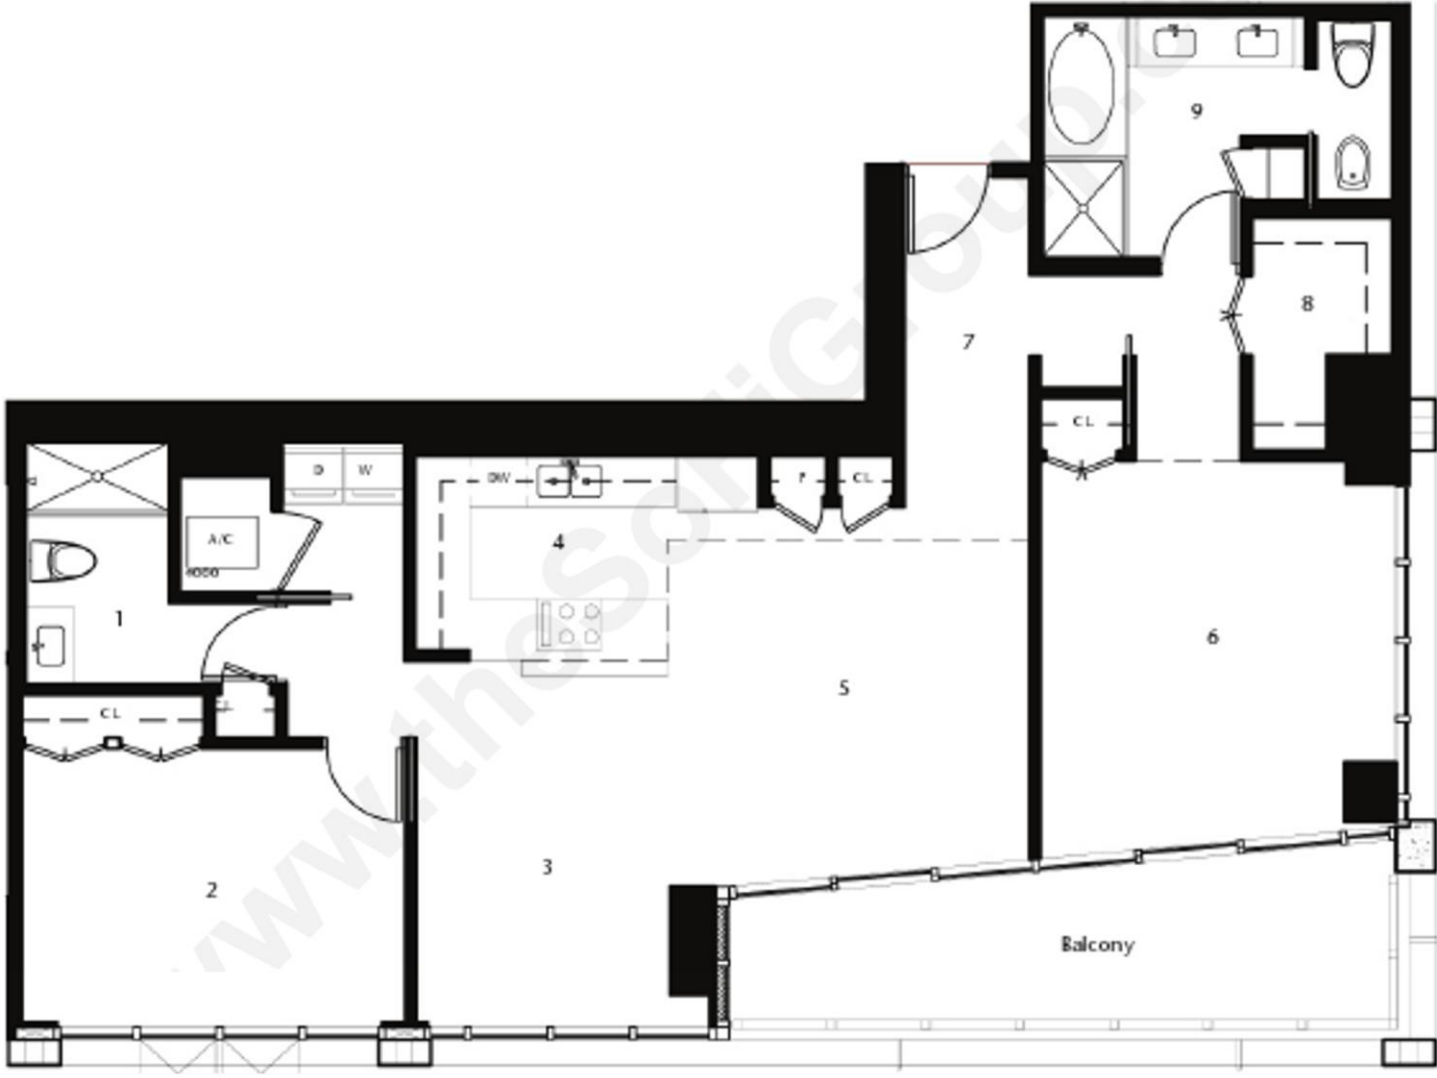

CANYON RANCH LIVING
North Tower - Residence B5 w/Private Balcony
2 Bedrooms, 2 Bathrooms
1375 SF/ 127.74 SM

CANYON RANCH
LIVING
MIAMI BEACH

North ←
Ocean ↑

LEVEL 23

LEVELS 24-25

LEVELS 26-29

All dimensions are approximate. Floor plans may vary from unit to unit.