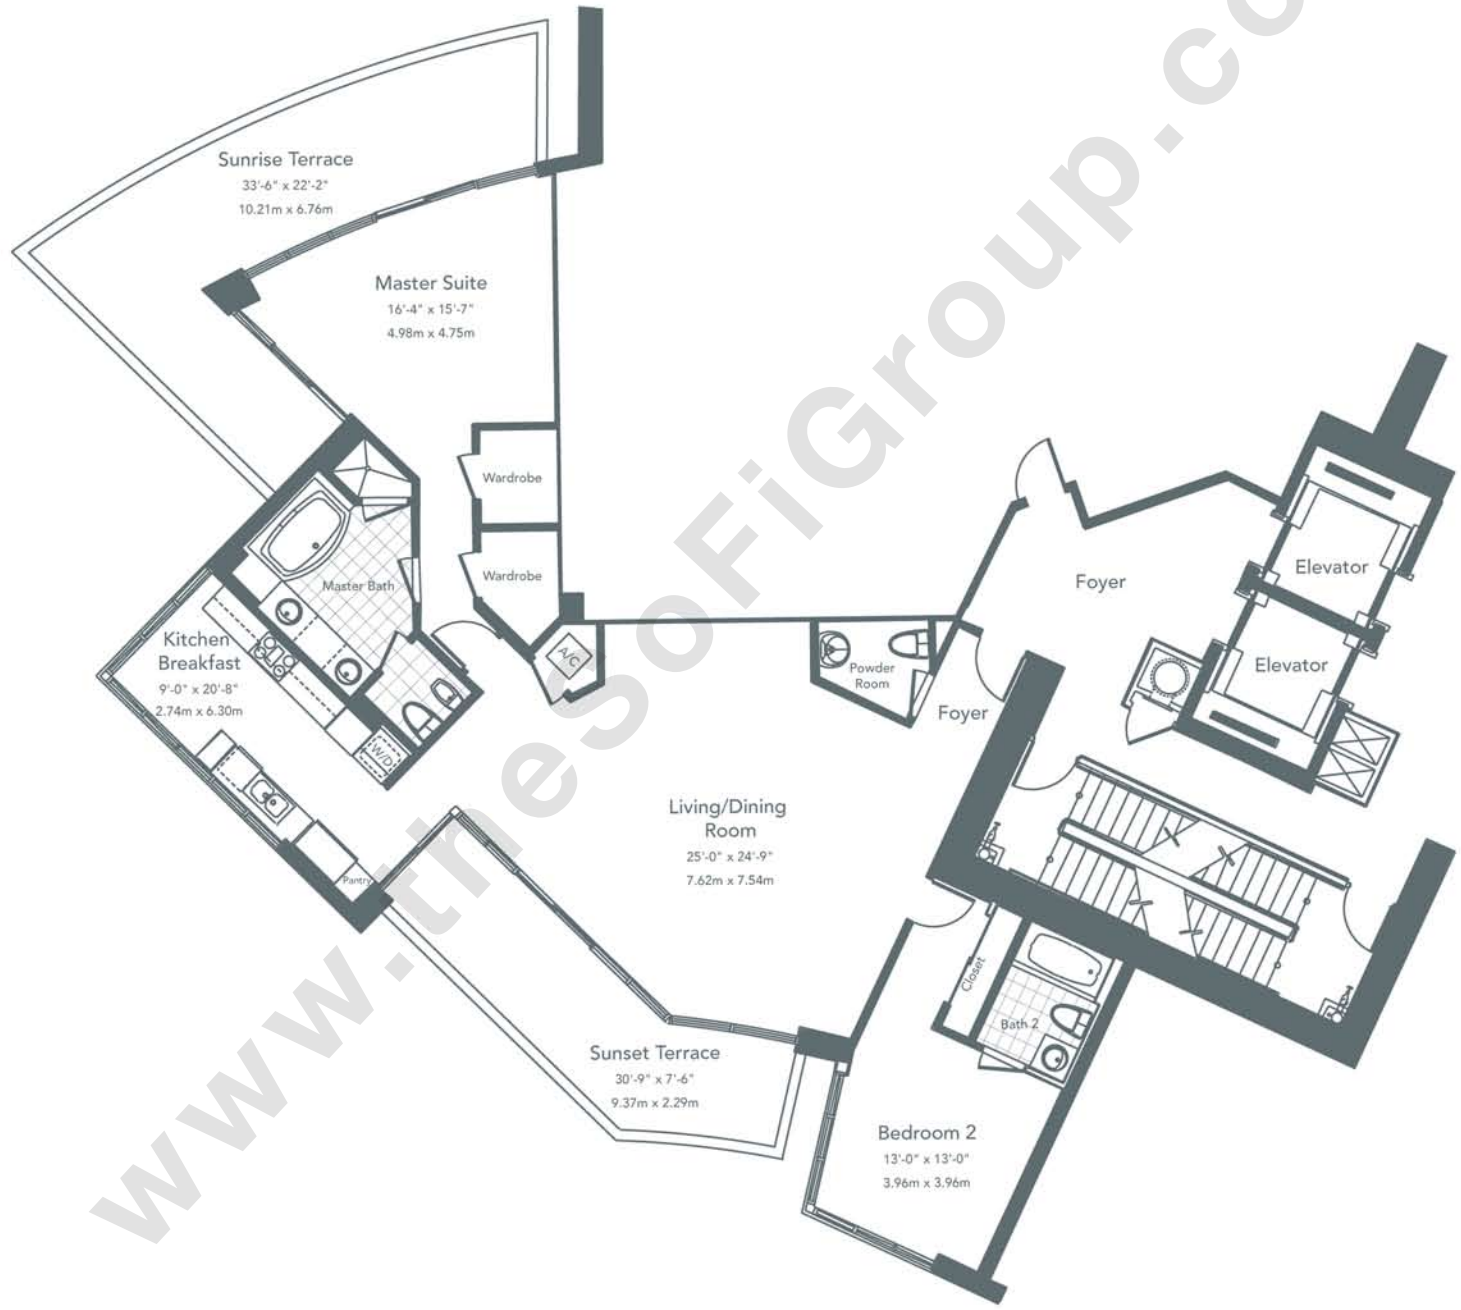

**MURANO AT PORTOFINO**  
RESIDENCE E - 08 LINE  
2 BED, 2.5 BATH

www.thesofigroup.com