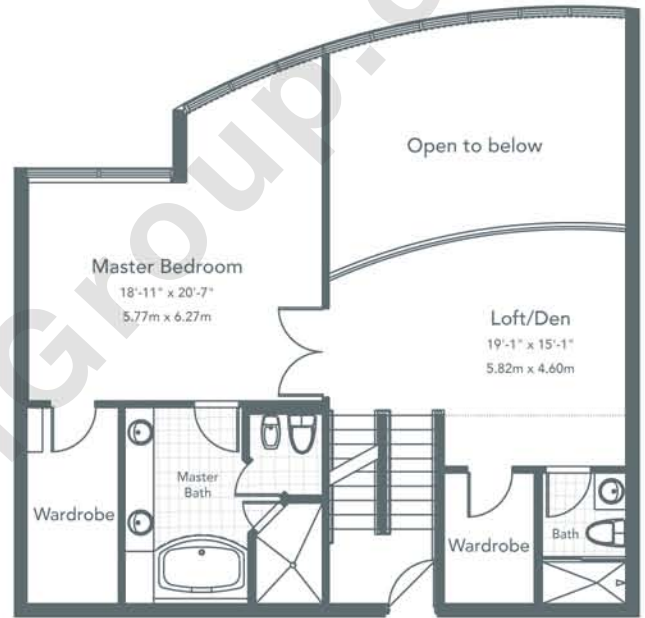

MURANO AT PORTOFINO
RESIDENCE MARINA TOWNHOUSE
2 BED, DEN, 3.5 BATH

First level floor

Second level floor

Roof deck level