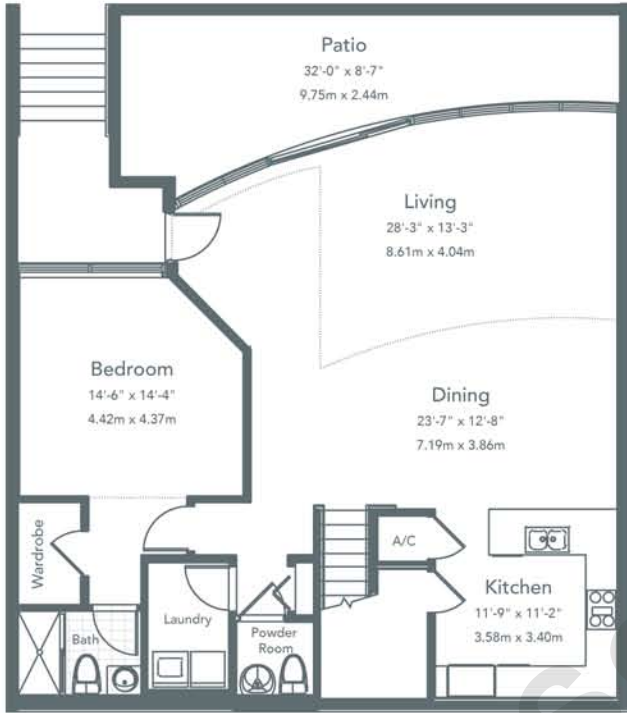

MURANO AT PORTOFINO
RESIDENCE MARINA TOWNHOUSE
2 BED, DEN, 3.5 BATH

First level floor

Second level floor

Roof deck level