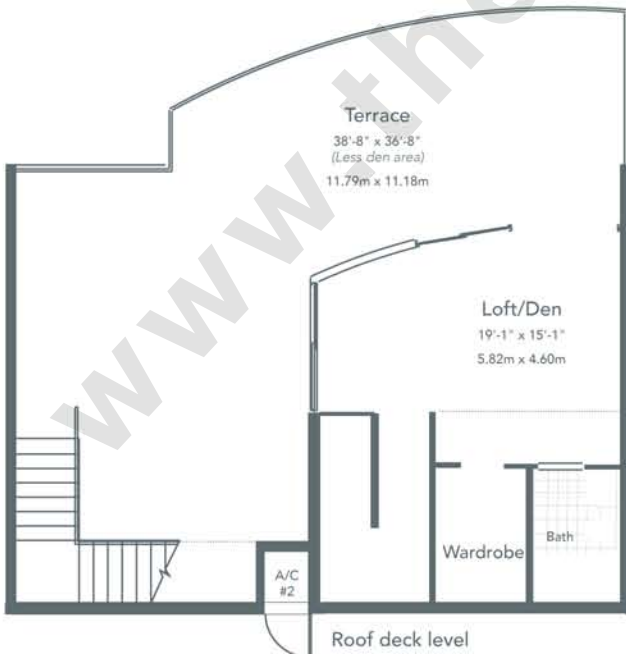

MURANO AT PORTOFINO
RESIDENCE MARINA TOWNHOUSE
2 BED, DEN, 3.5 BATH

First level floor

Second level floor

Roof deck level