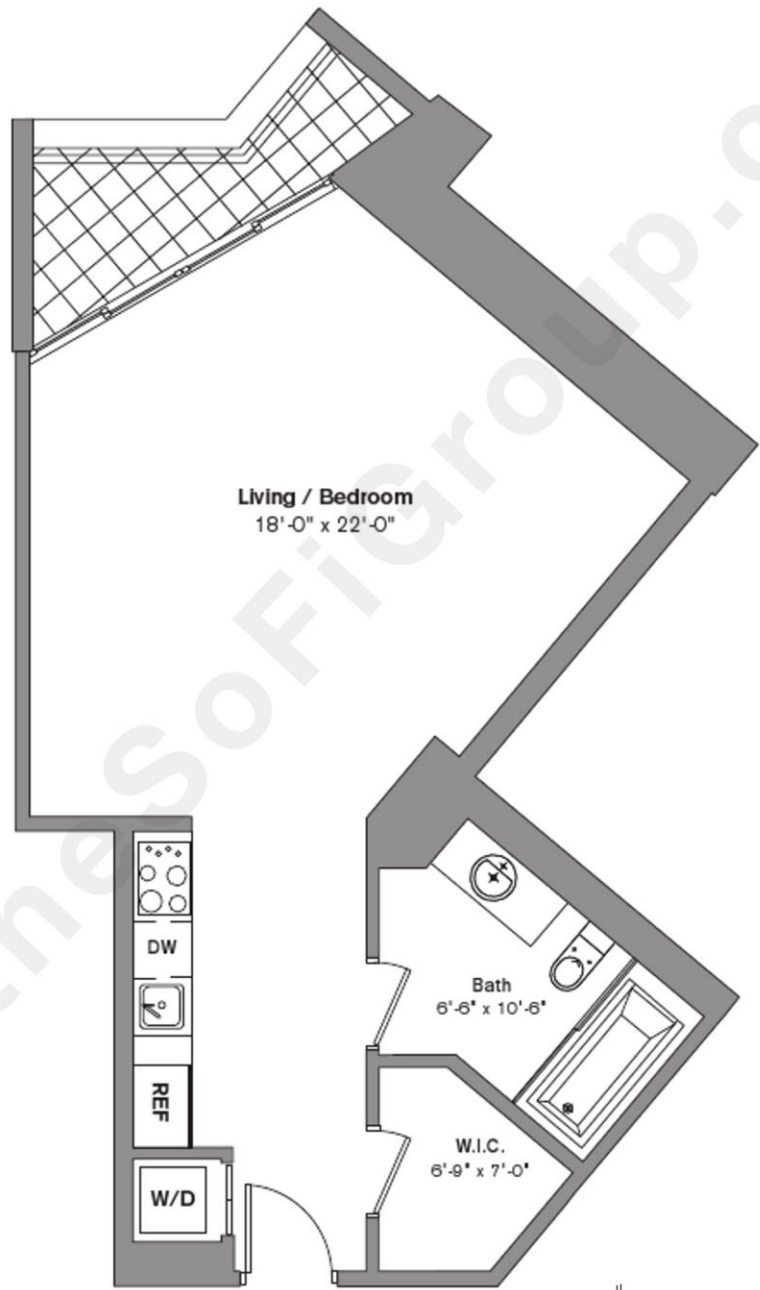

ICON BRICKELL
Tower One - Residence M - Line 08
Studio
Area under AC: 675 SF
Balcony: 55 SF
Total: 730 SF

All dimensions are approximate. Floor plans may vary from unit to unit