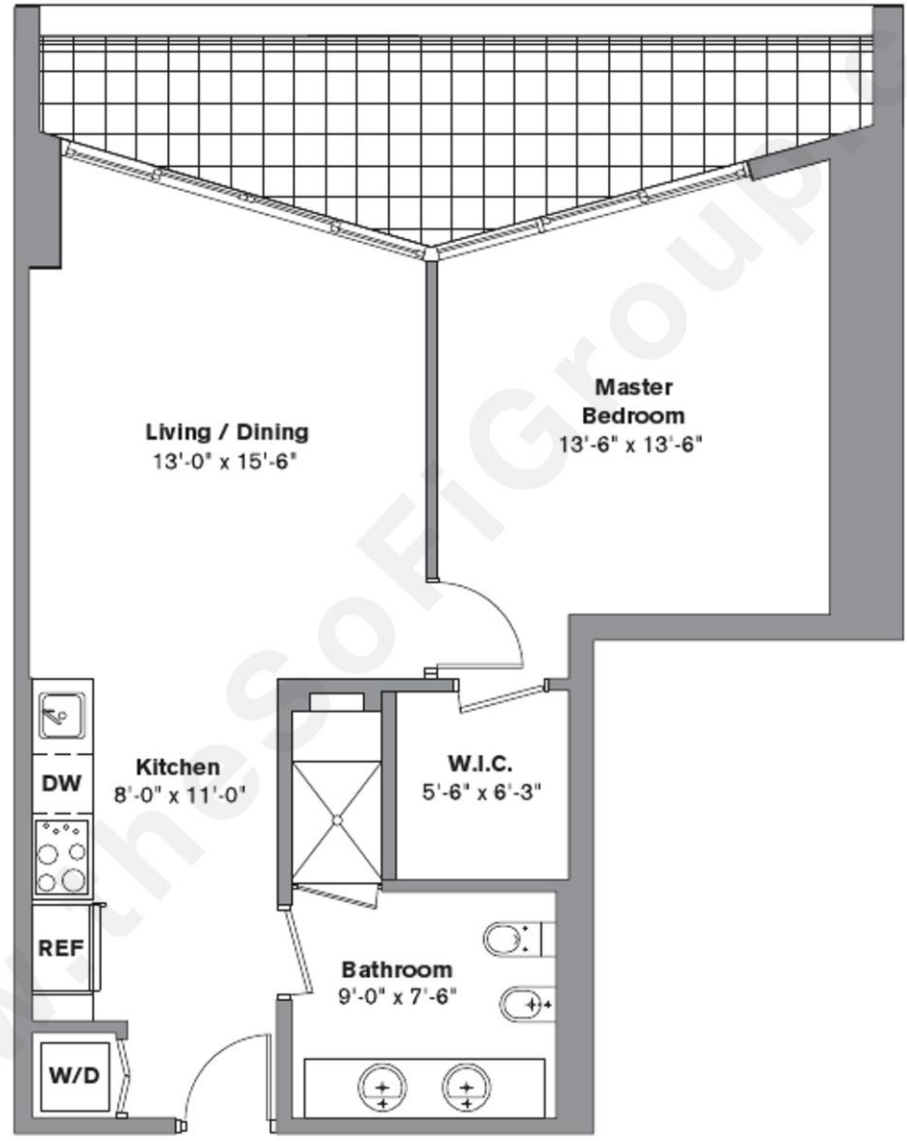

ICON BRICKELL  
Tower Two - Residence H - Line 06  
1 Bedroom, 1 Bath  
Area under AC: 732 SF  
Balcony: 142 SF  
Total: 874 SF

All dimensions are approximate. Floor plans may vary from unit to unit.