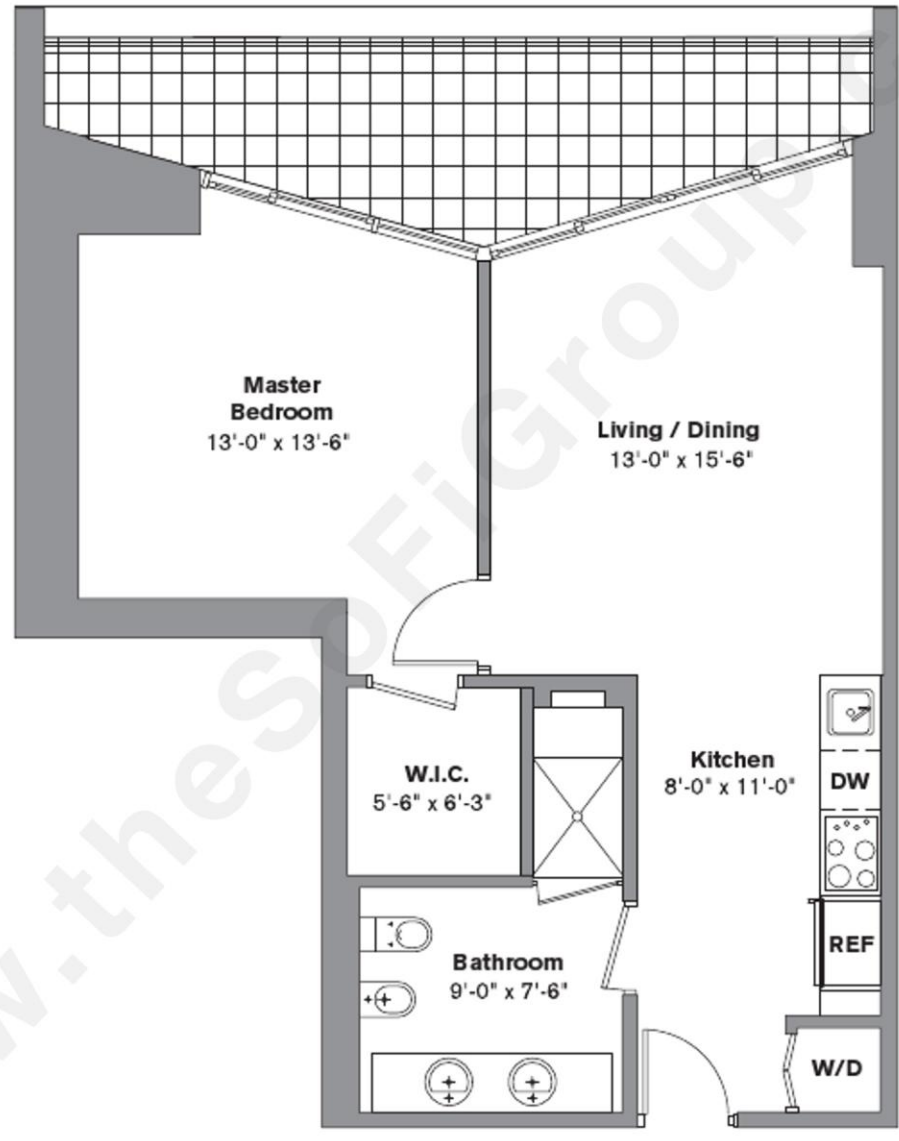

ICON BRICKELL
Tower Two - Residence H-rev - Line 08
1 Bedroom, 1 Bath
Area under AC: 732 SF
Balcony: 142 SF
Total: 874 SF

All dimensions are approximate. Floor plans may vary from unit to unit.