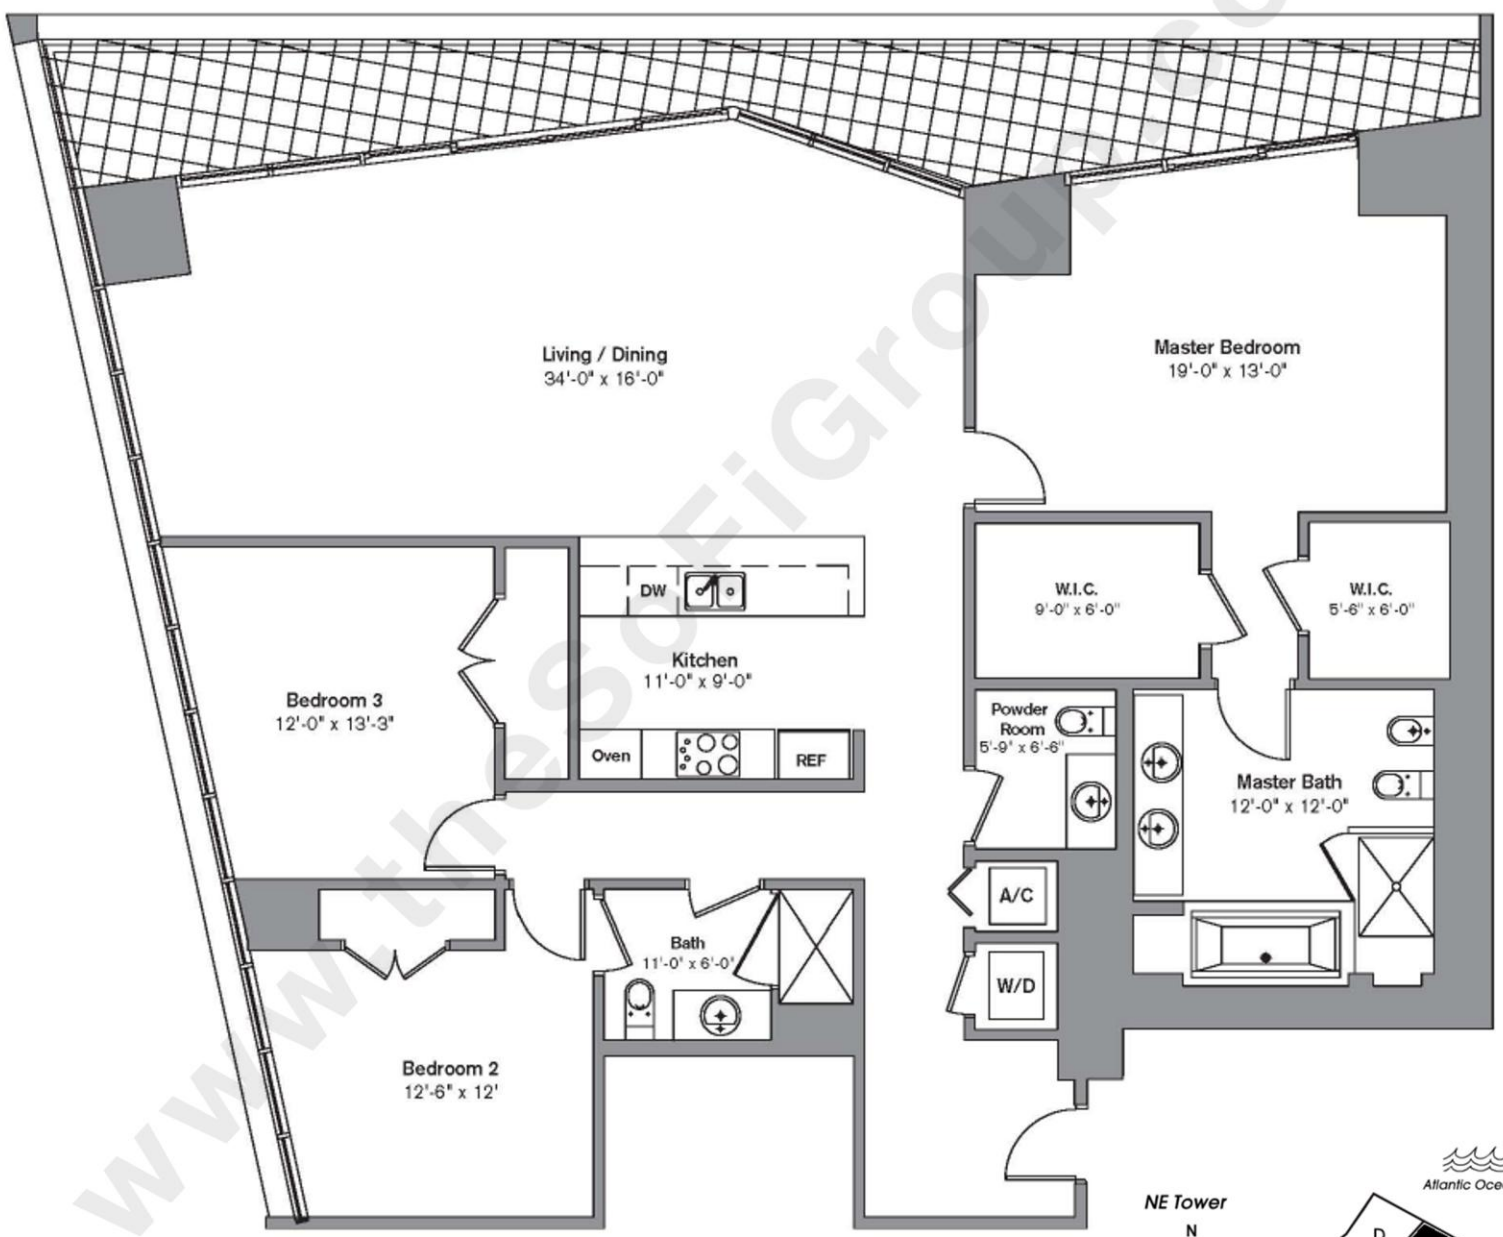

ICON BRICKELL  
Tower One - Residence A - Line 01  
3 Bed, 2.5 Bath  
Area under AC: 2,044 SF  
Balcony: 250 SF  
Total: 2294 SF

All dimensions are approximate. Floor plans may vary from unit to unit.