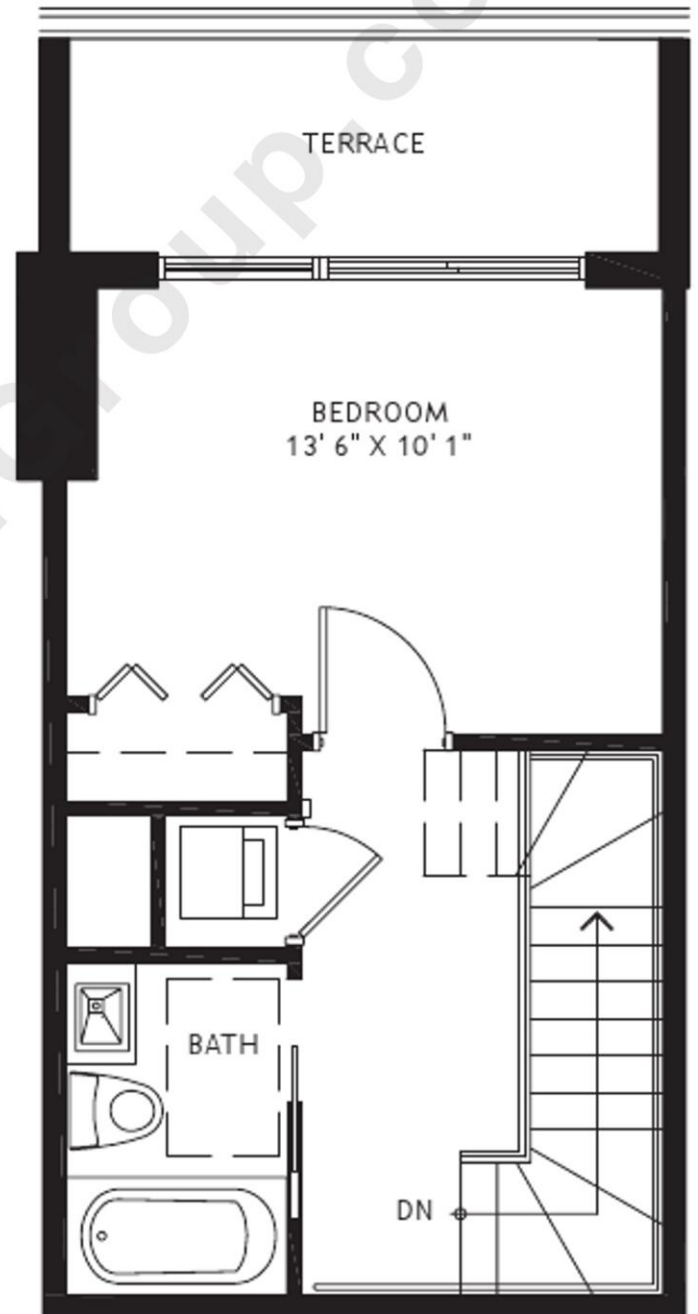

**INFINITY AT BRICKELL**  
Split T  
1 Bedrooms, 1.5 Baths  
Total AC: 674 sq ft  
Total: 828 sq ft

**INFINITY**  
AT BRICKELL

FIRST FLOOR

SECOND FLOOR