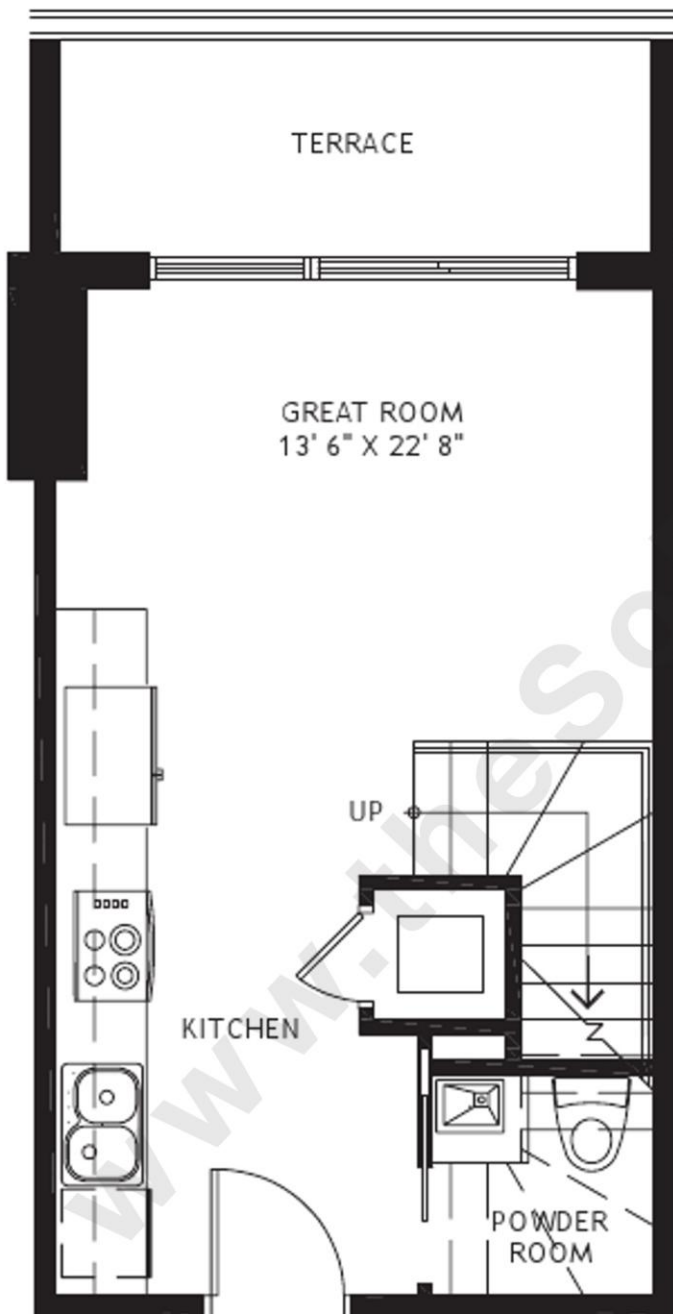

**INFINITY AT BRICKELL**  
Split T  
1 Bedrooms, 1.5 Baths  
Total AC: 674 sq ft  
Total: 828 sq ft

**INFINITY**  
AT BRICKELL

FIRST FLOOR

SECOND FLOOR