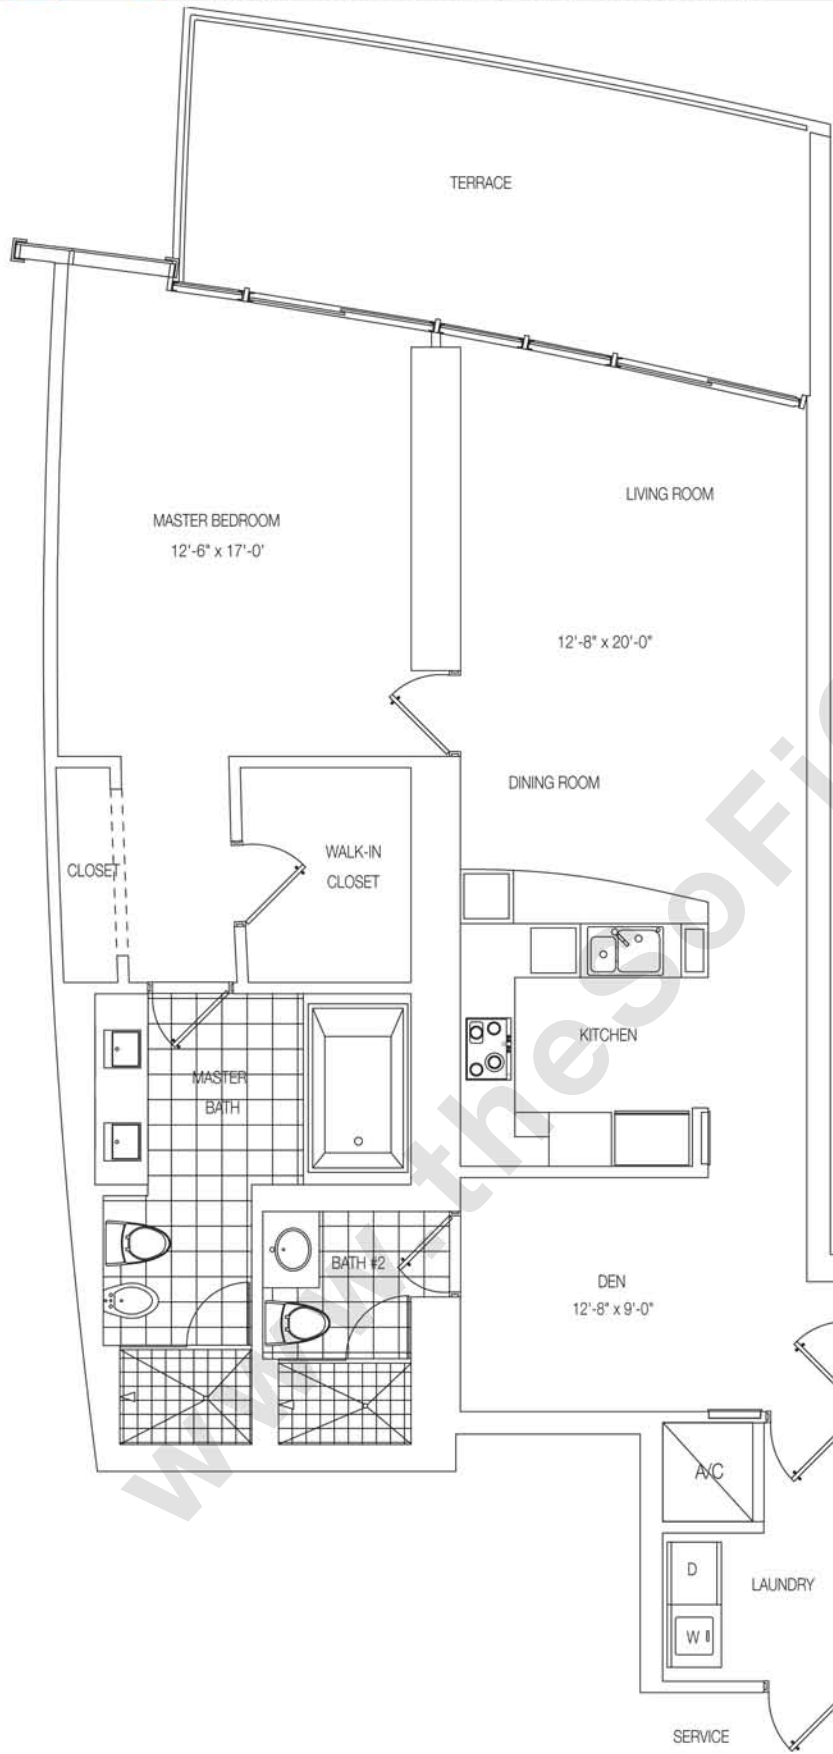

**JADE OCEAN
Residence B2
1 Bed, Den, 2 Bath**

RESIDENCE B2
1 Bedroom + Den / 2 Bathrooms
Line 02/07 Floors 08-26

	Sq.Ft.	M ²
Living Area	1,255	117
Terrace	224	21
Total	1,479	137

Scale: 1/4" = 1'

All dimensions are approximate. Floor plans may vary from unit to unit.