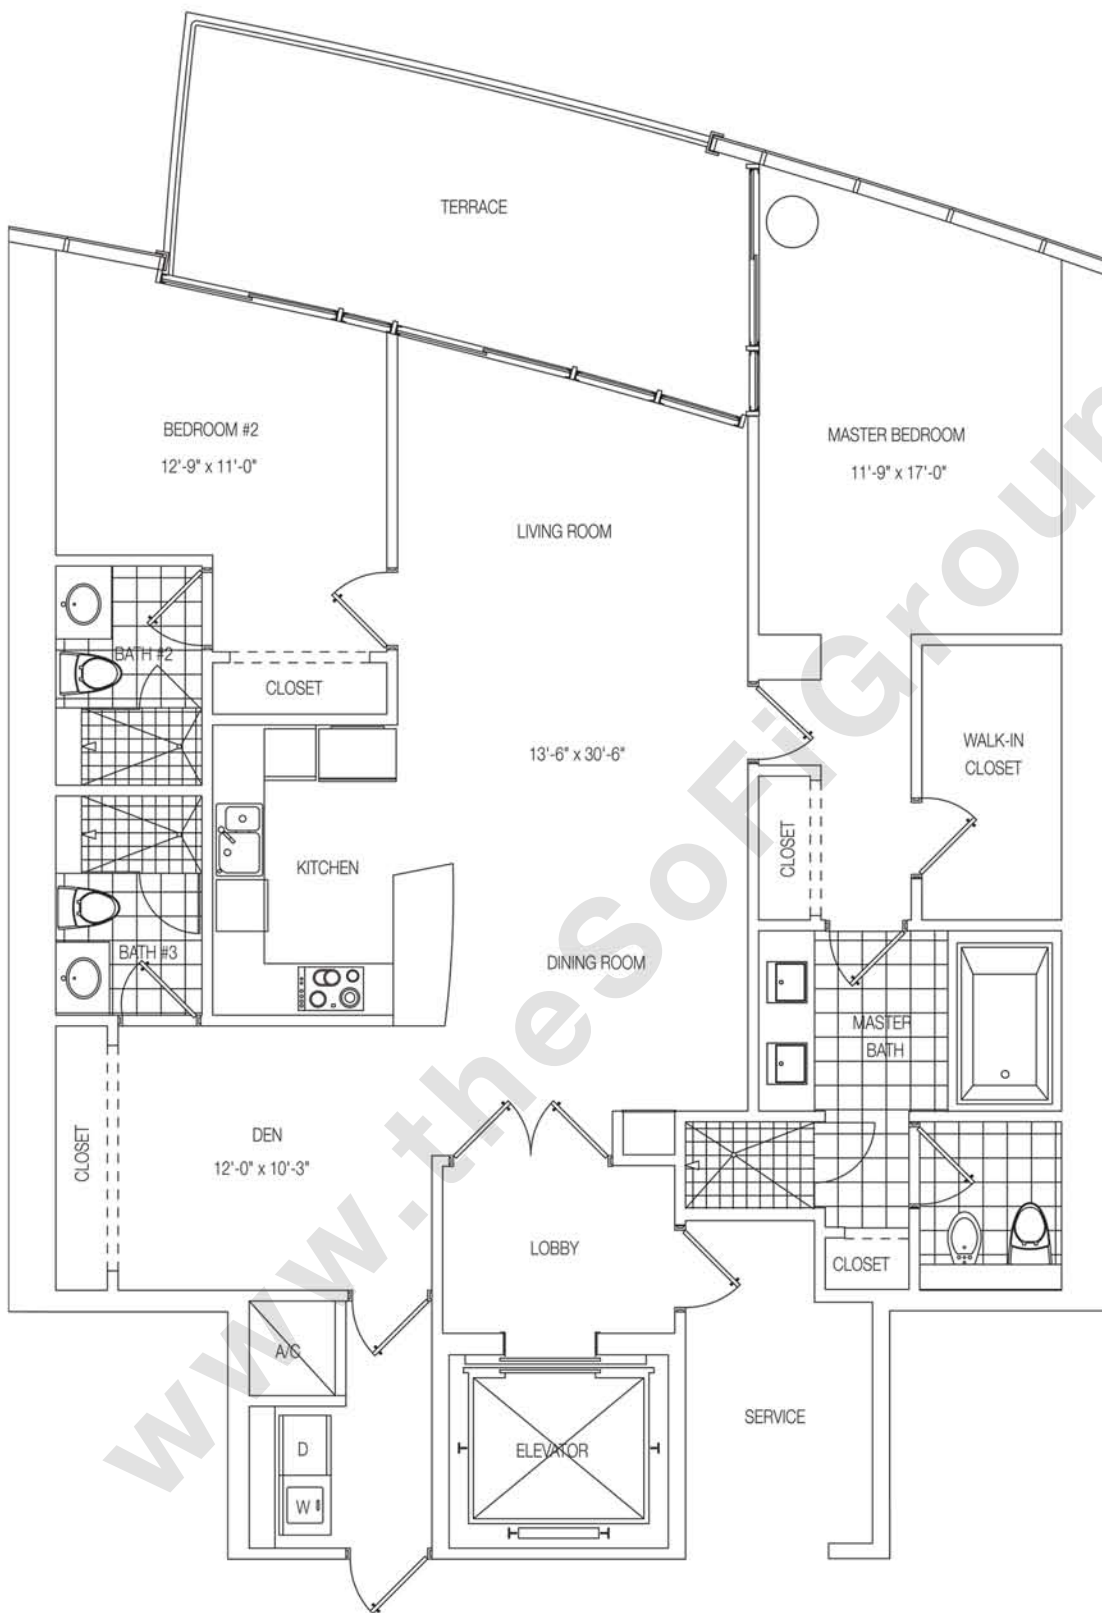

**JADE OCEAN
Residence C
2 Bed, Den, 3 Bath**

RESIDENCE C
2 Bedrooms + Den / 3 Bathrooms
Line 03/06 Floors 27-43

	Sq.Ft.	M ²
Living Area	1,690	157
Terrace	238	22
Total	1,928	179

Scale: 1/4" = 1'