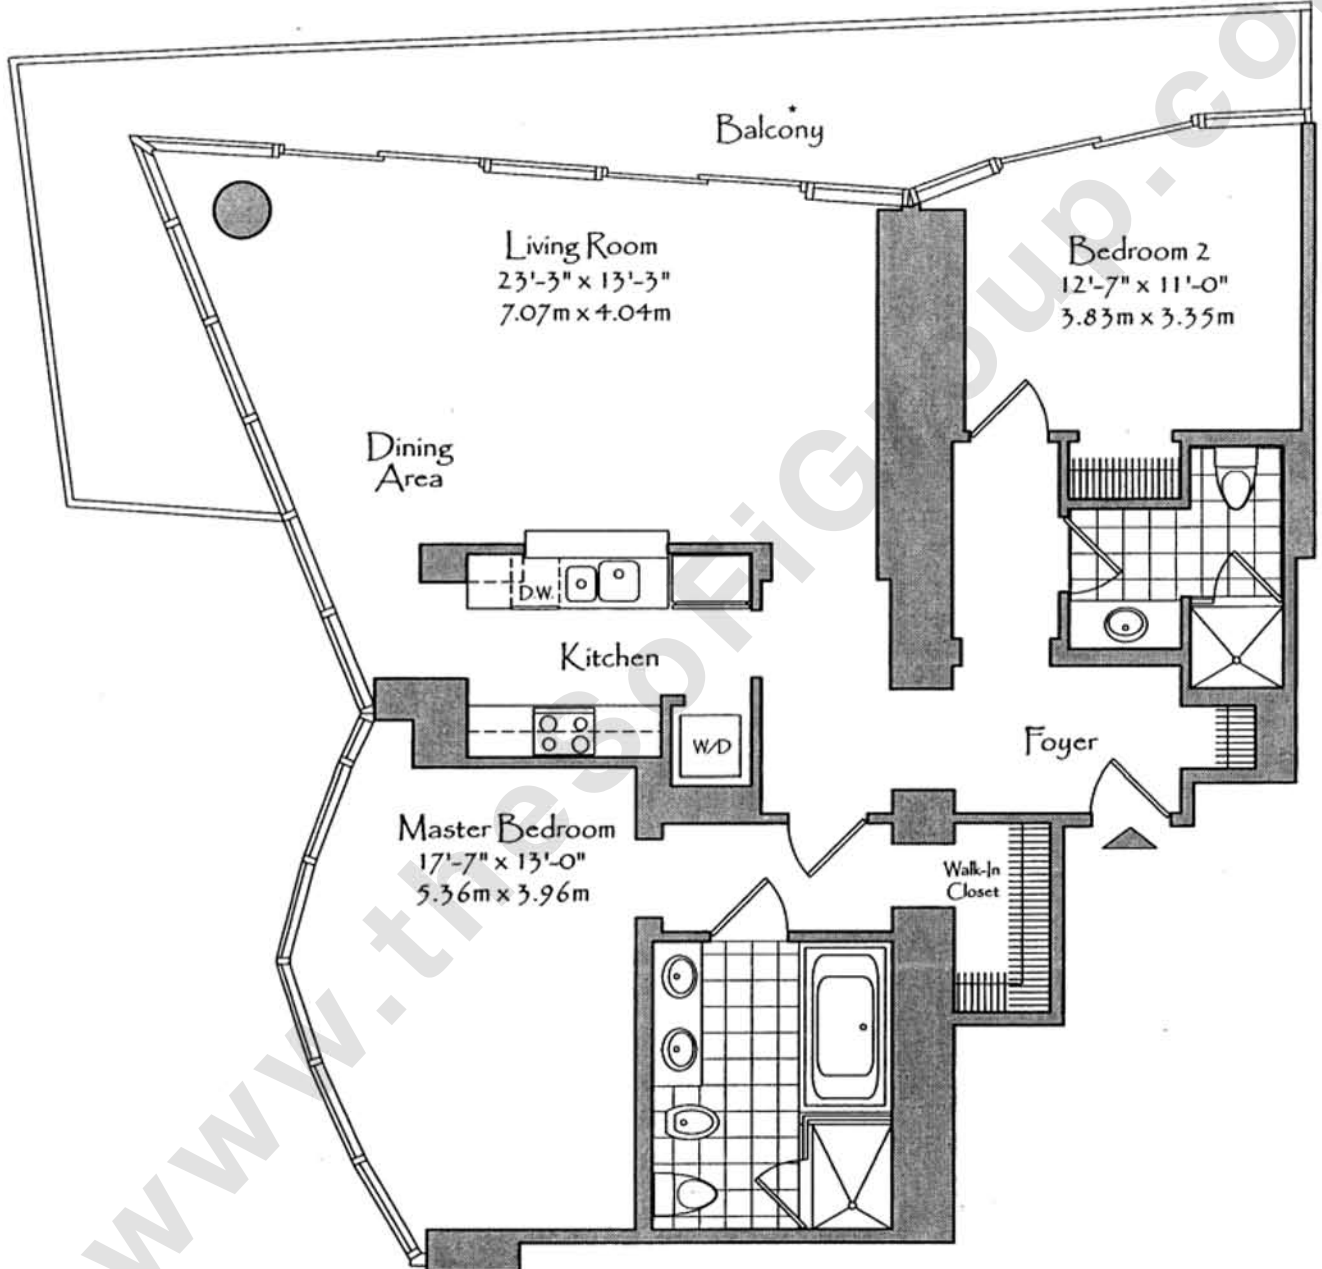

THE SETAI
RESIDENCE 08 - FL 20 - 38
2 BED, 2 BATH
1,408 SQ FT (130.80 SQ M)

*Balcony dimensions vary from floor to floor from 185 Square Feet to 375 Square Feet (17.18 Square Meters to 34.83 Square Meters).