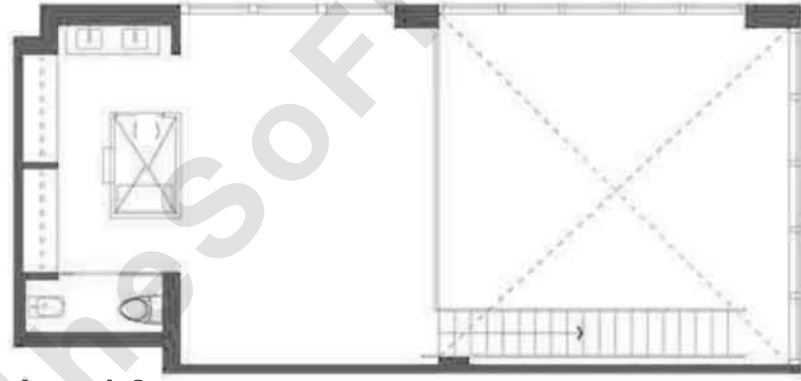

Ten Museum Park
RESIDENCE 4 - Line 04
2 BED, 2.5 BATH
Interior: 1,906 Sq Ft
Terrace: 197 Sq Ft

Level 1

Level 2

WWW.THESOFIGROUP.COM