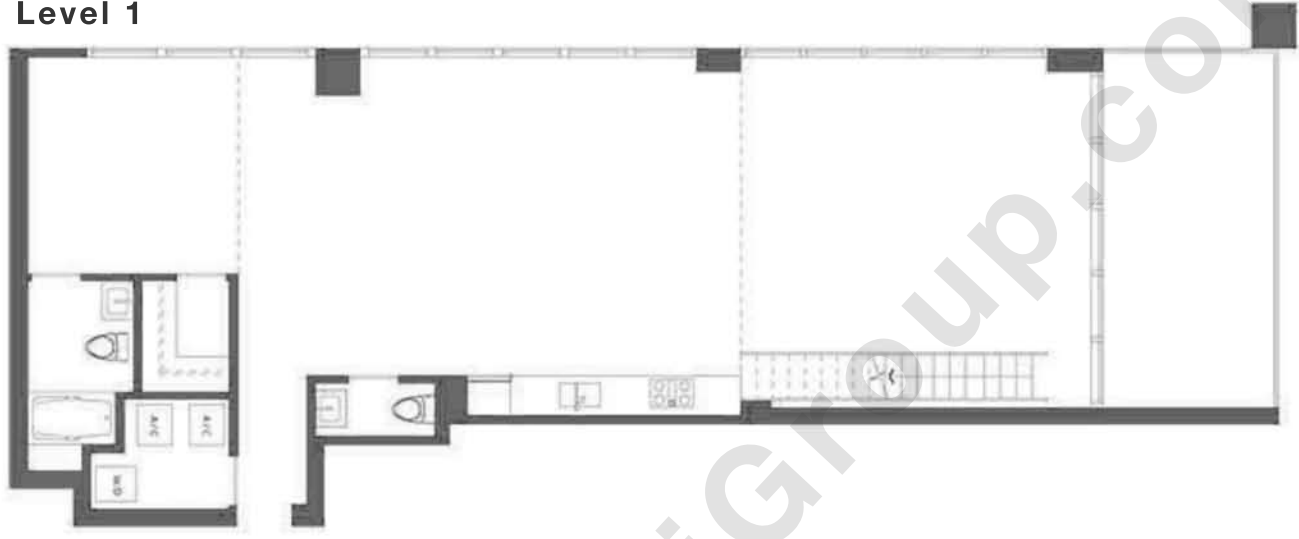

Ten Museum Park
RESIDENCE 4 - Line 04
2 BED, 2.5 BATH
Interior: 1,906 Sq Ft
Terrace: 197 Sq Ft

Level 1

Level 2

WWW.THESOFIGROUP.COM