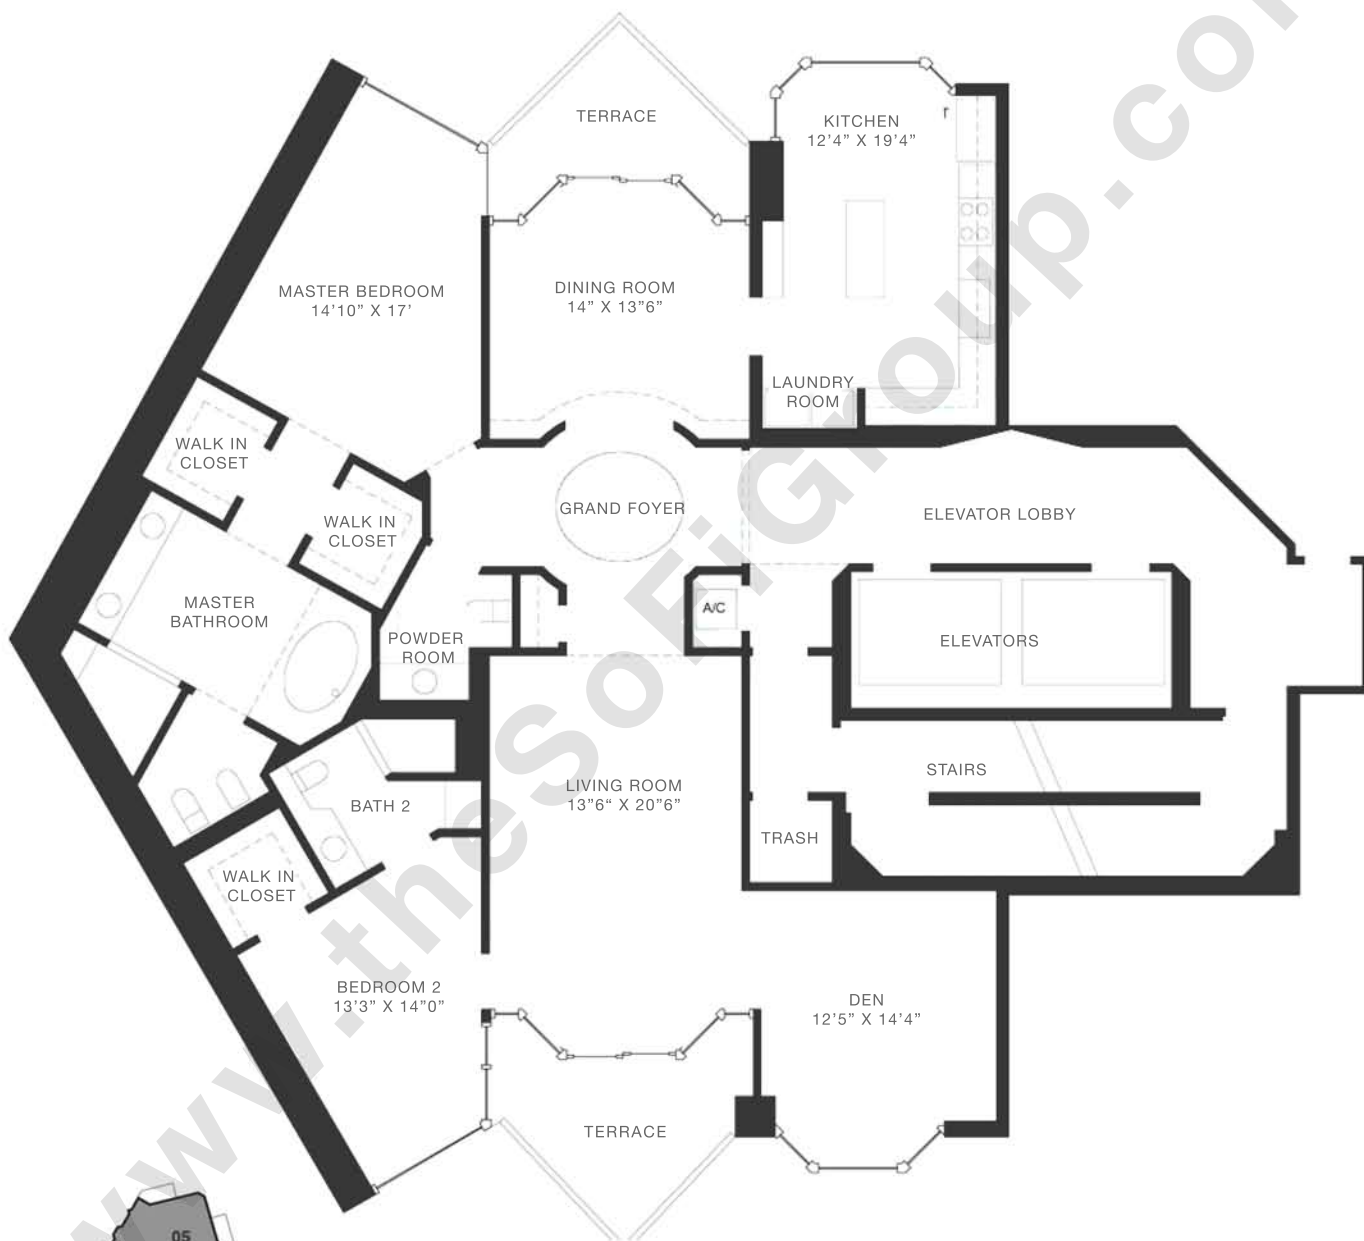

PORTOFINO TOWER

RESIDENCE C - "02" "04" "06" Line - Floors 10- 28, 42 - 43

2 BED, DEN, 2.5 BATH

2,042 Sq Ft

All dimensions are approximate. Floor plans may vary from unit to unit.