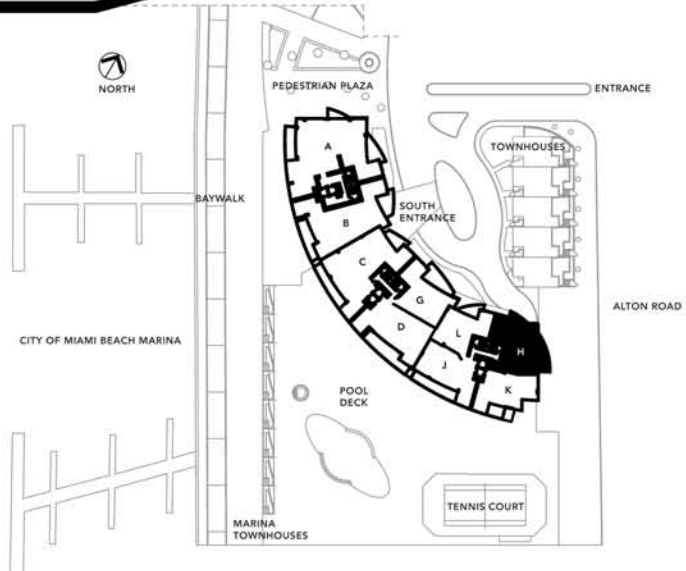

**MURANO GRANDE**  
RESIDENCE H - LINE "11"

**2 BEDROOMS, 2 BATHS**

1,649 sq. ft. 153.27m  
416 sq. ft. 38.66m balcony

2,065 sq. ft. 191.93m total

All dimensions are approximate. Floor plans may vary from unit to unit.