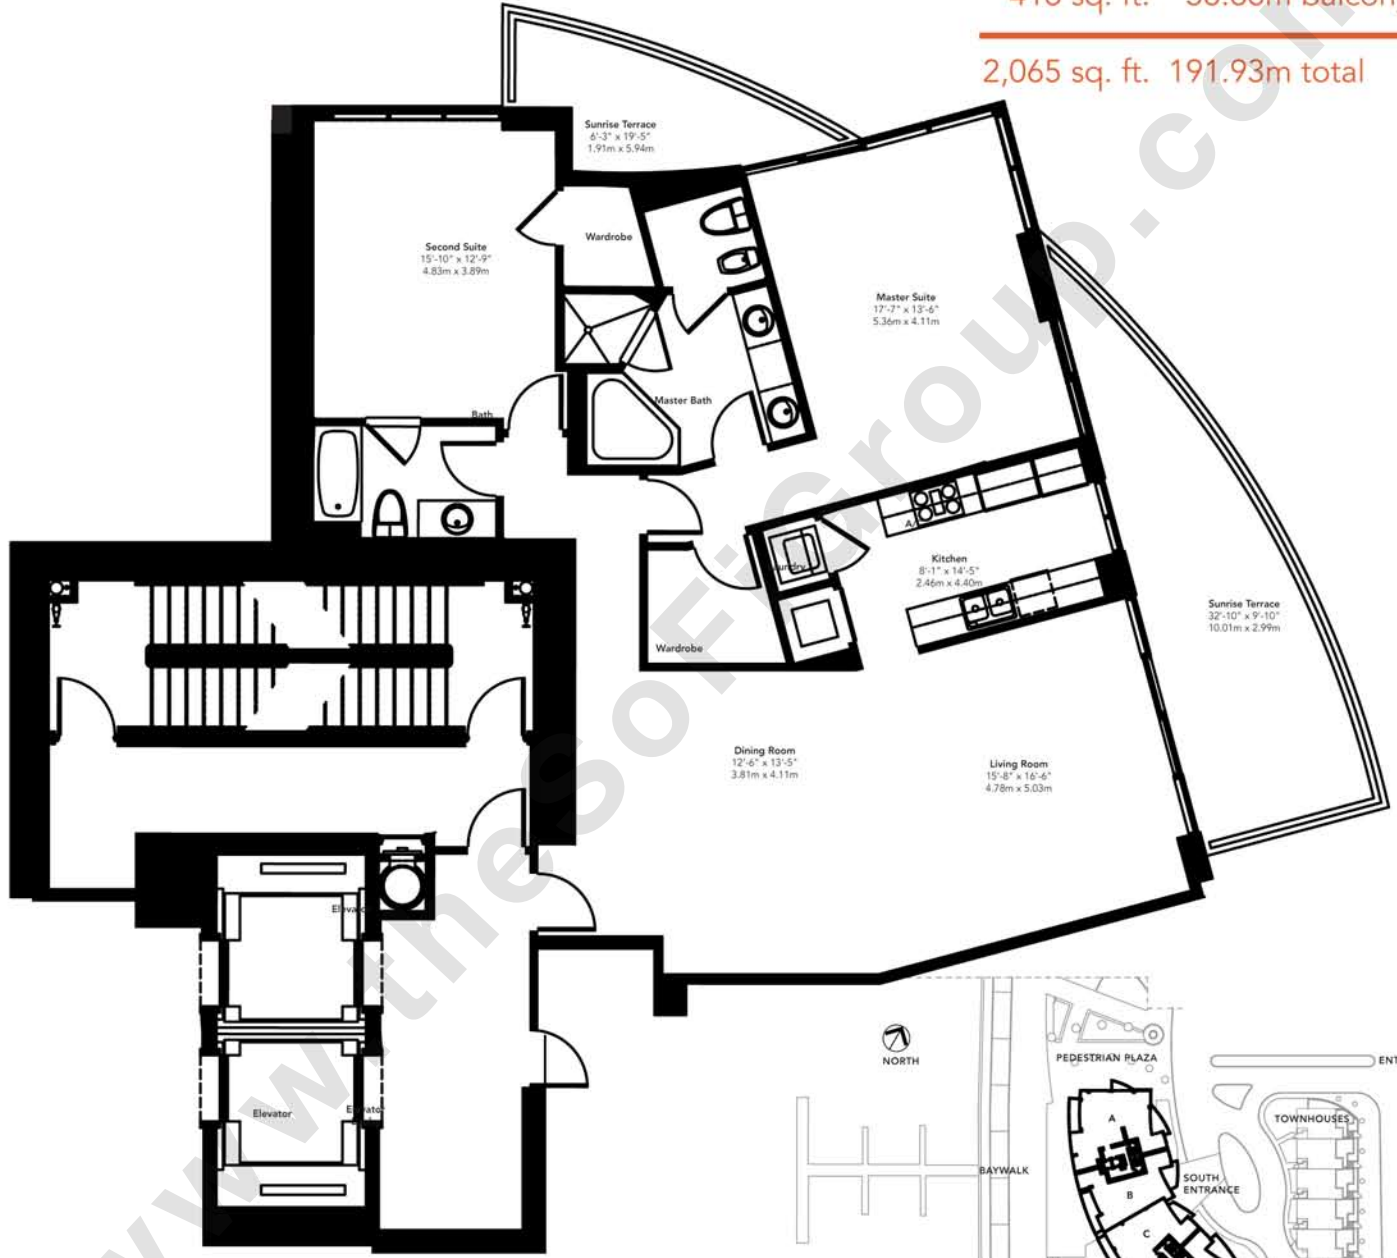

**MURANO GRANDE**  
RESIDENCE H - LINE "11"

**2 BEDROOMS, 2 BATHS**

1,649 sq. ft. 153.27m  
416 sq. ft. 38.66m balcony

2,065 sq. ft. 191.93m total

All dimensions are approximate. Floor plans may vary from unit to unit.