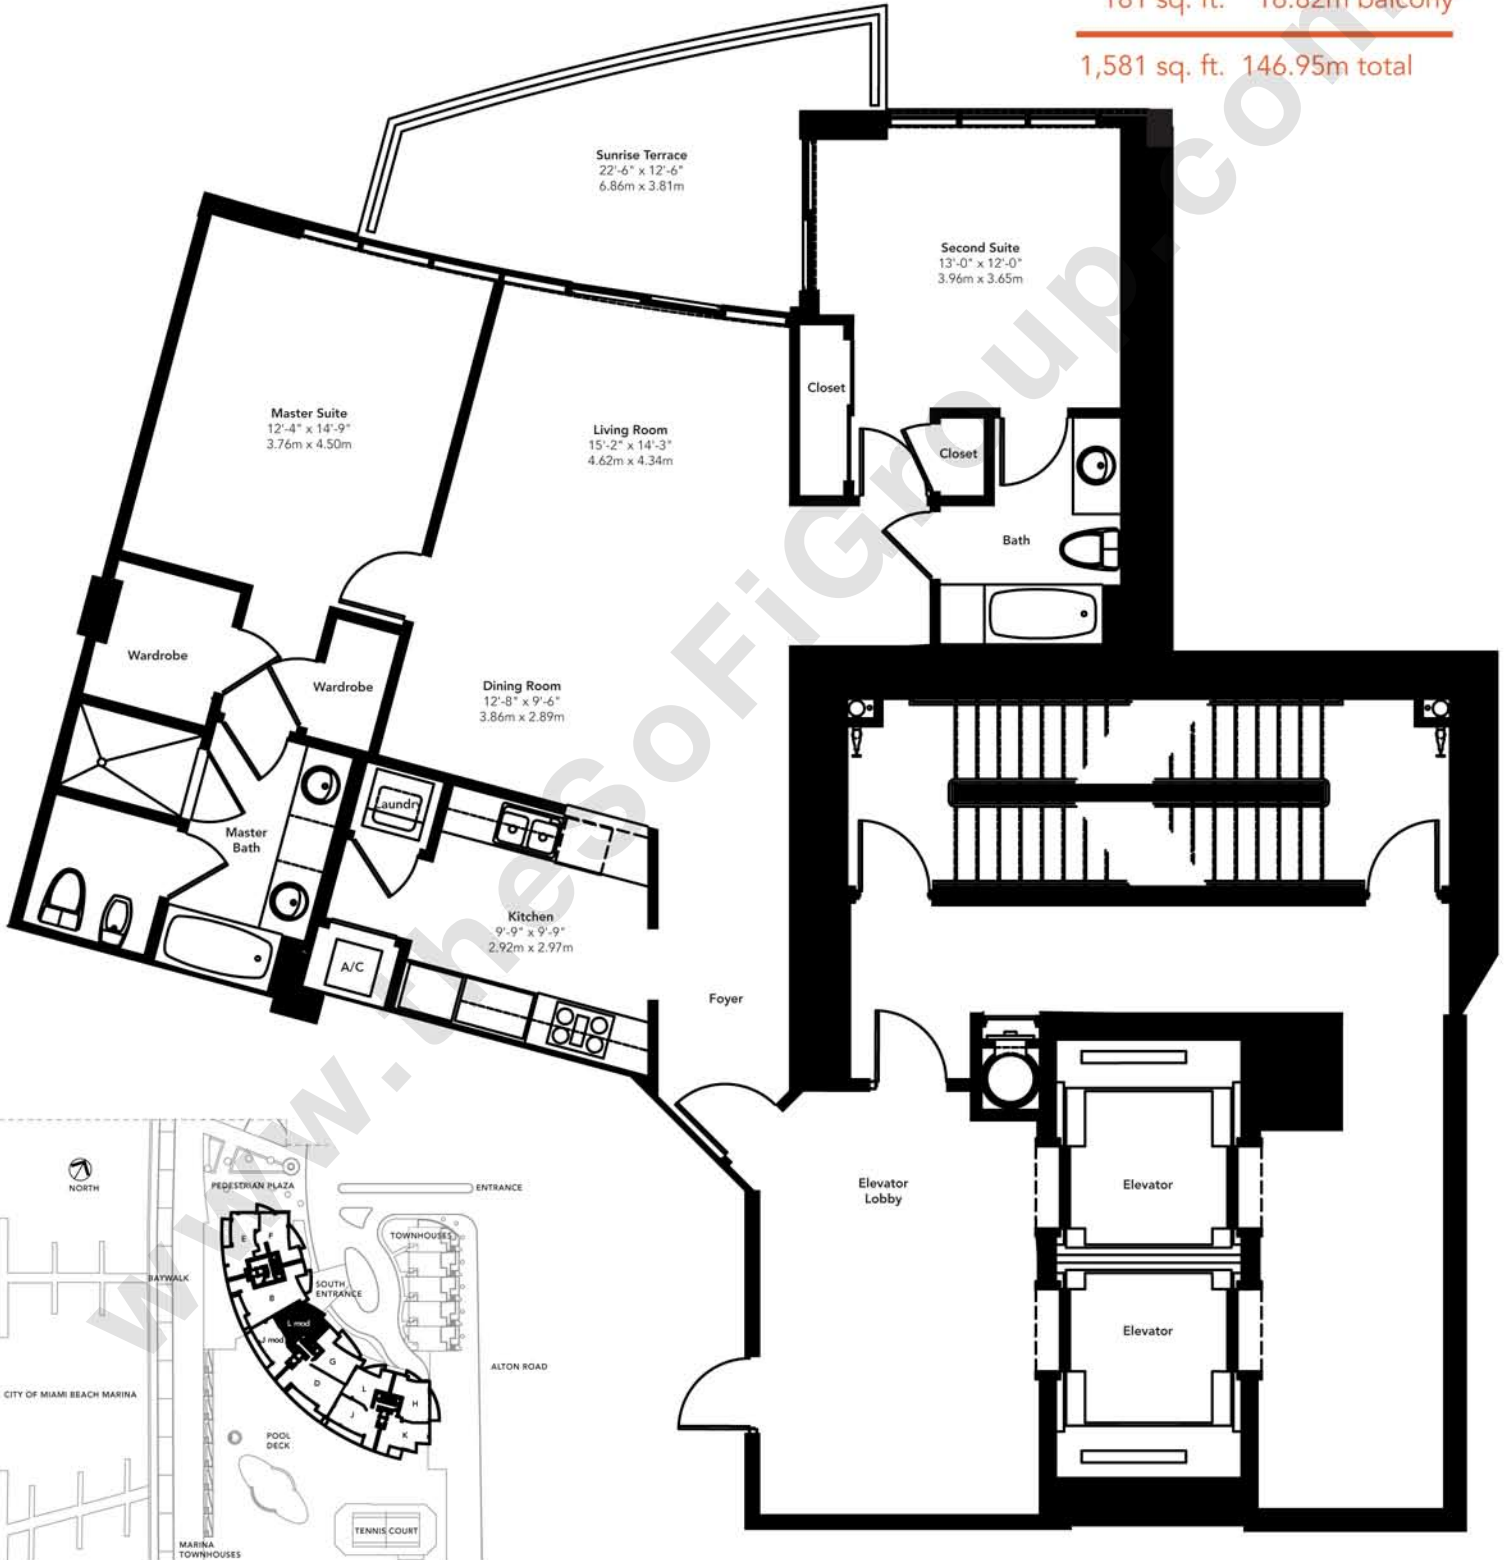

**MURANO GRANDE**  
RESIDENCE LM - LINE "05" below 20th FL

**2 BEDROOMS, 2 BATHS**

1,400 sq. ft. 130.13m  
181 sq. ft. 16.82m balcony

1,581 sq. ft. 146.95m total

All dimensions are approximate. Floor plans may vary from unit to unit.