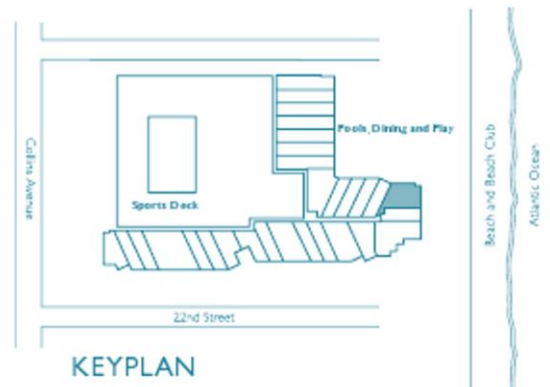

W SOUTH BEACH RESIDENCES

Ocean Residence M

1 Bedroom, 1 Bath

Interior: 1054 SF/ 97.9 SM

Exterior: 162 SF/ 15.0 SM

Total: 1216 SF/ 112.9 SM

SOUTH BEACH
THE RESIDENCES

KEYPLAN