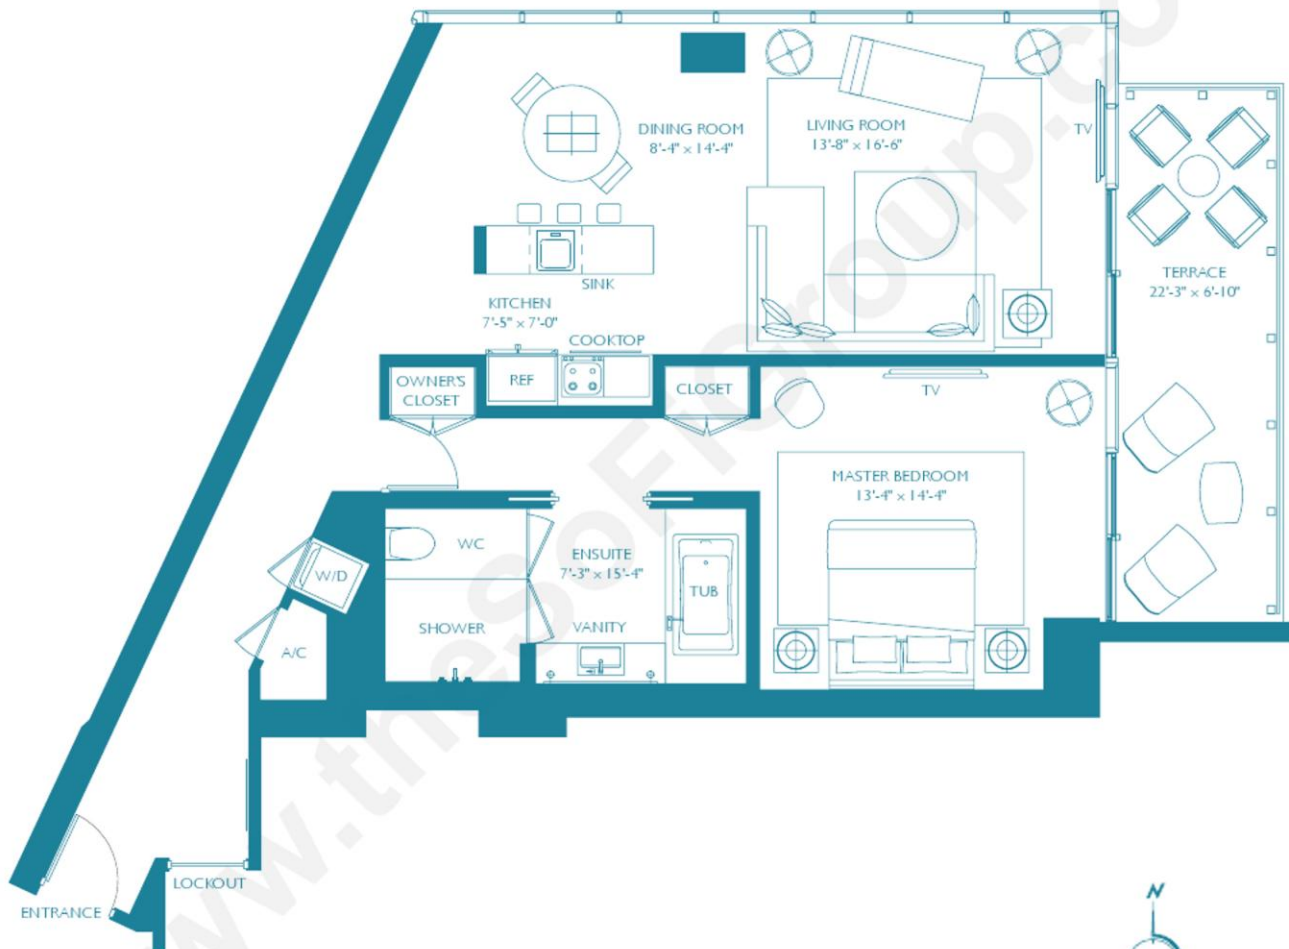

W SOUTH BEACH RESIDENCES

Ocean Residence M

1 Bedroom, 1 Bath

Interior: 1054 SF/ 97.9 SM

Exterior: 162 SF/ 15.0 SM

Total: 1216 SF/ 112.9 SM

SOUTH BEACH
THE RESIDENCES

KEYPLAN